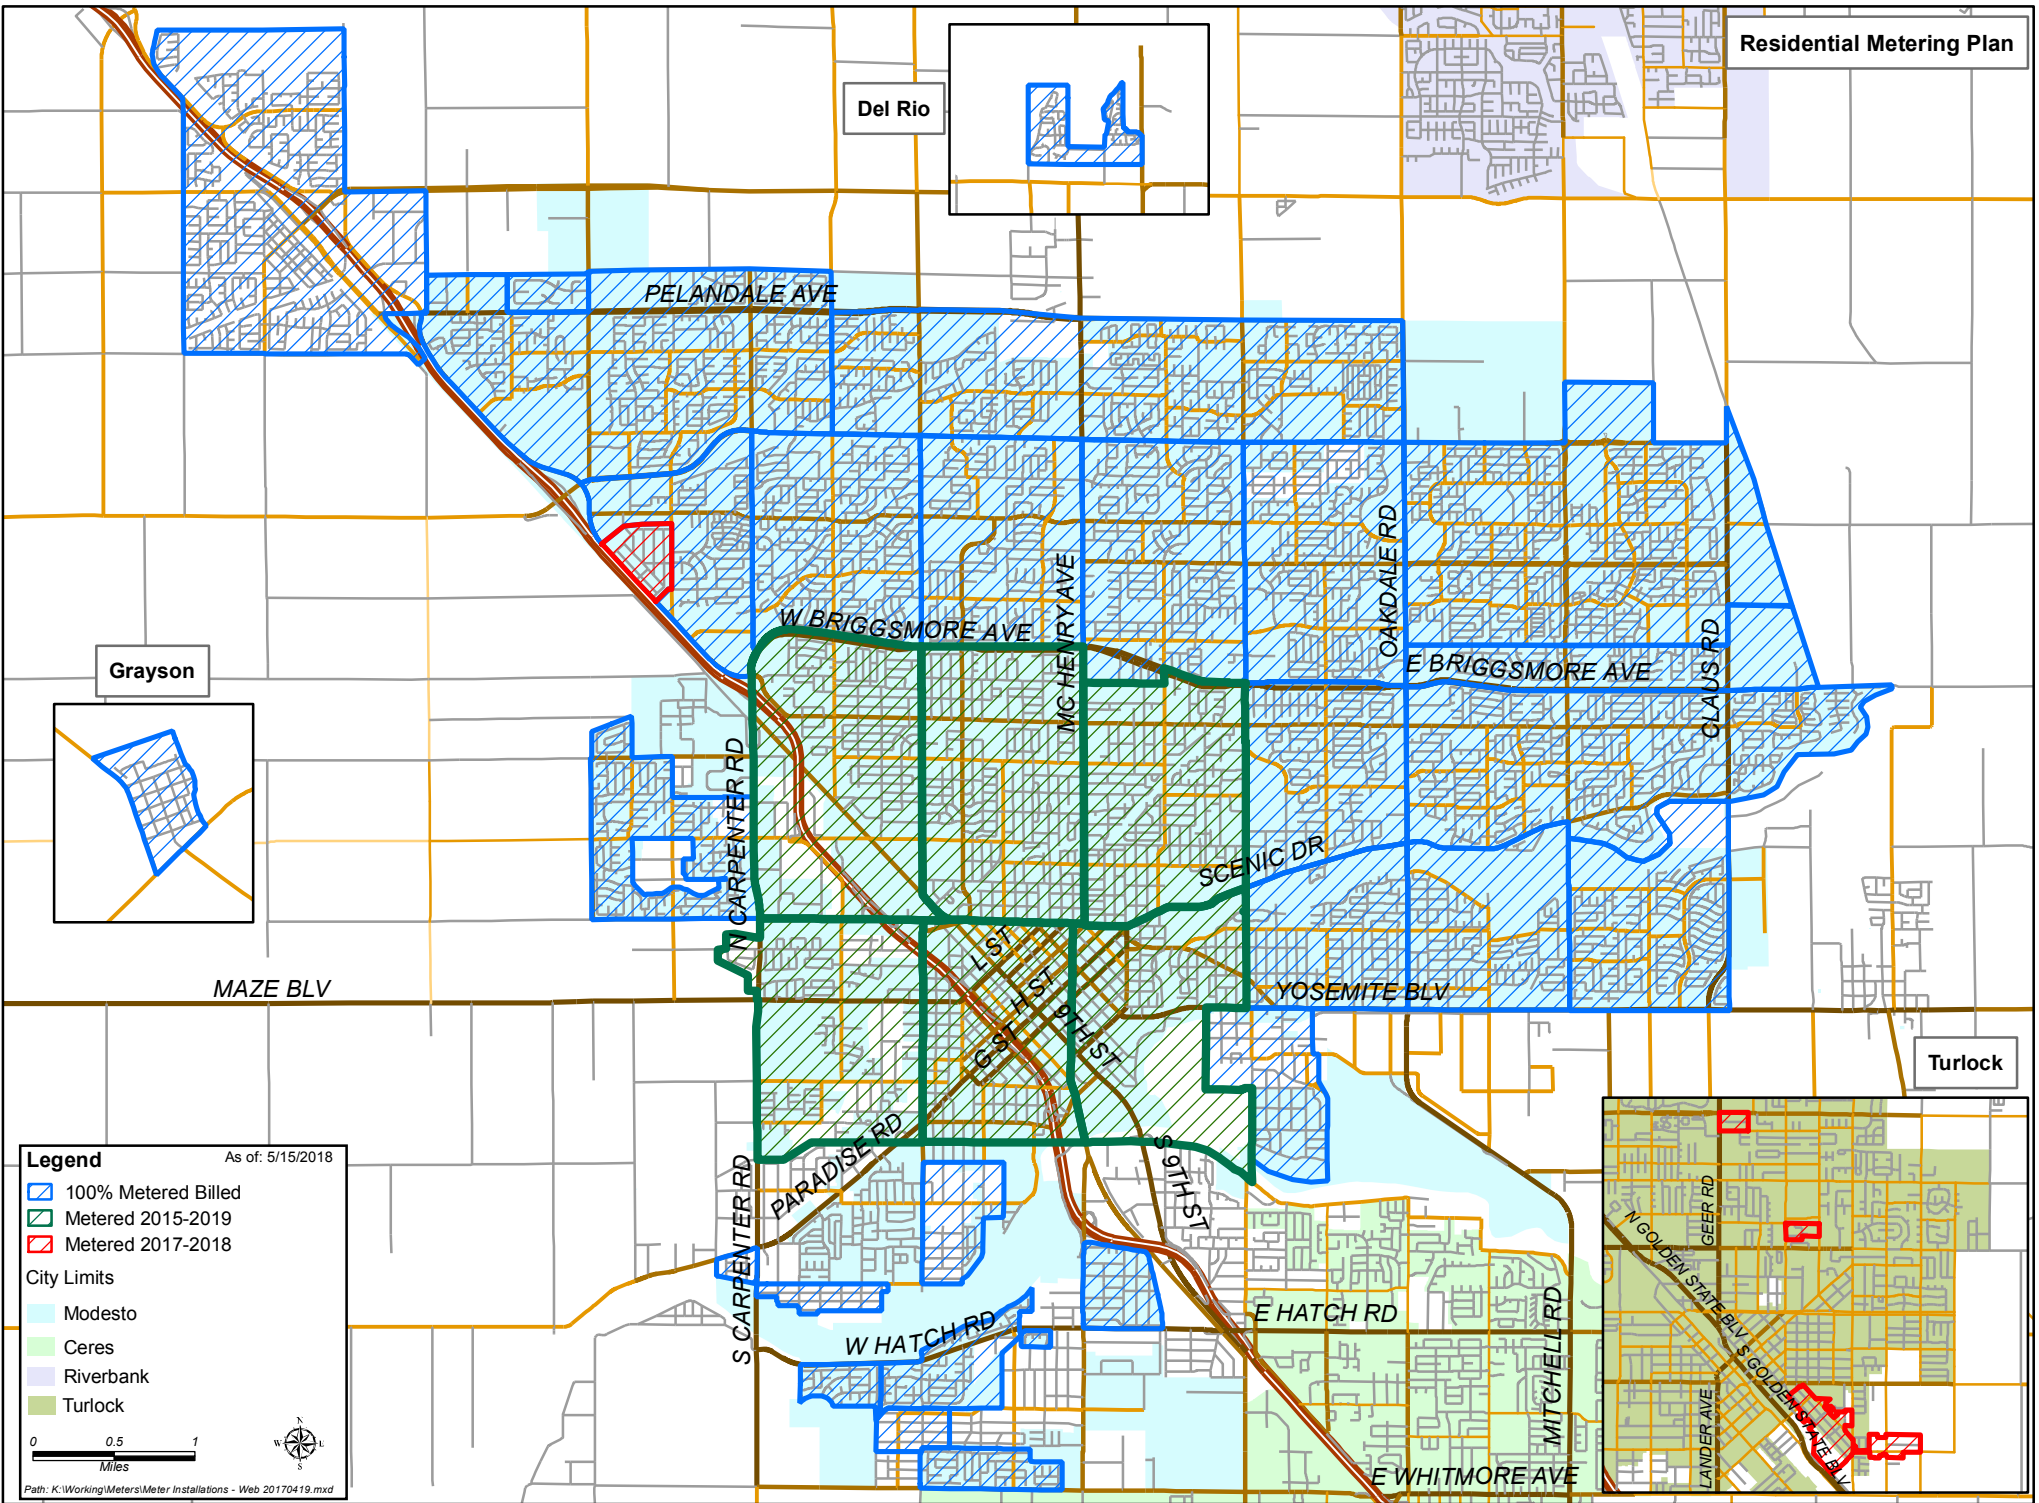

Residential Metering Plan

Del Rio

Grayson

Turlock

Legend As of: 5/15/2018

- 100% Metered Billed
- Metered 2015-2019
- Metered 2017-2018

City Limits

- Modesto
- Ceres
- Riverbank
- Turlock

0 0.5 1 Miles

Path: K:\Working\Meters\Meter Installations - Web 20170419.mxd

MAZE BLV

PELANDALE AVE

W BRIGGSMORE AVE

E BRIGGSMORE AVE

YOSEMITE BLV

S CARPENTER RD

PARADISE RD

W HATCH RD

E HATCH RD

E WHITMORE AVE