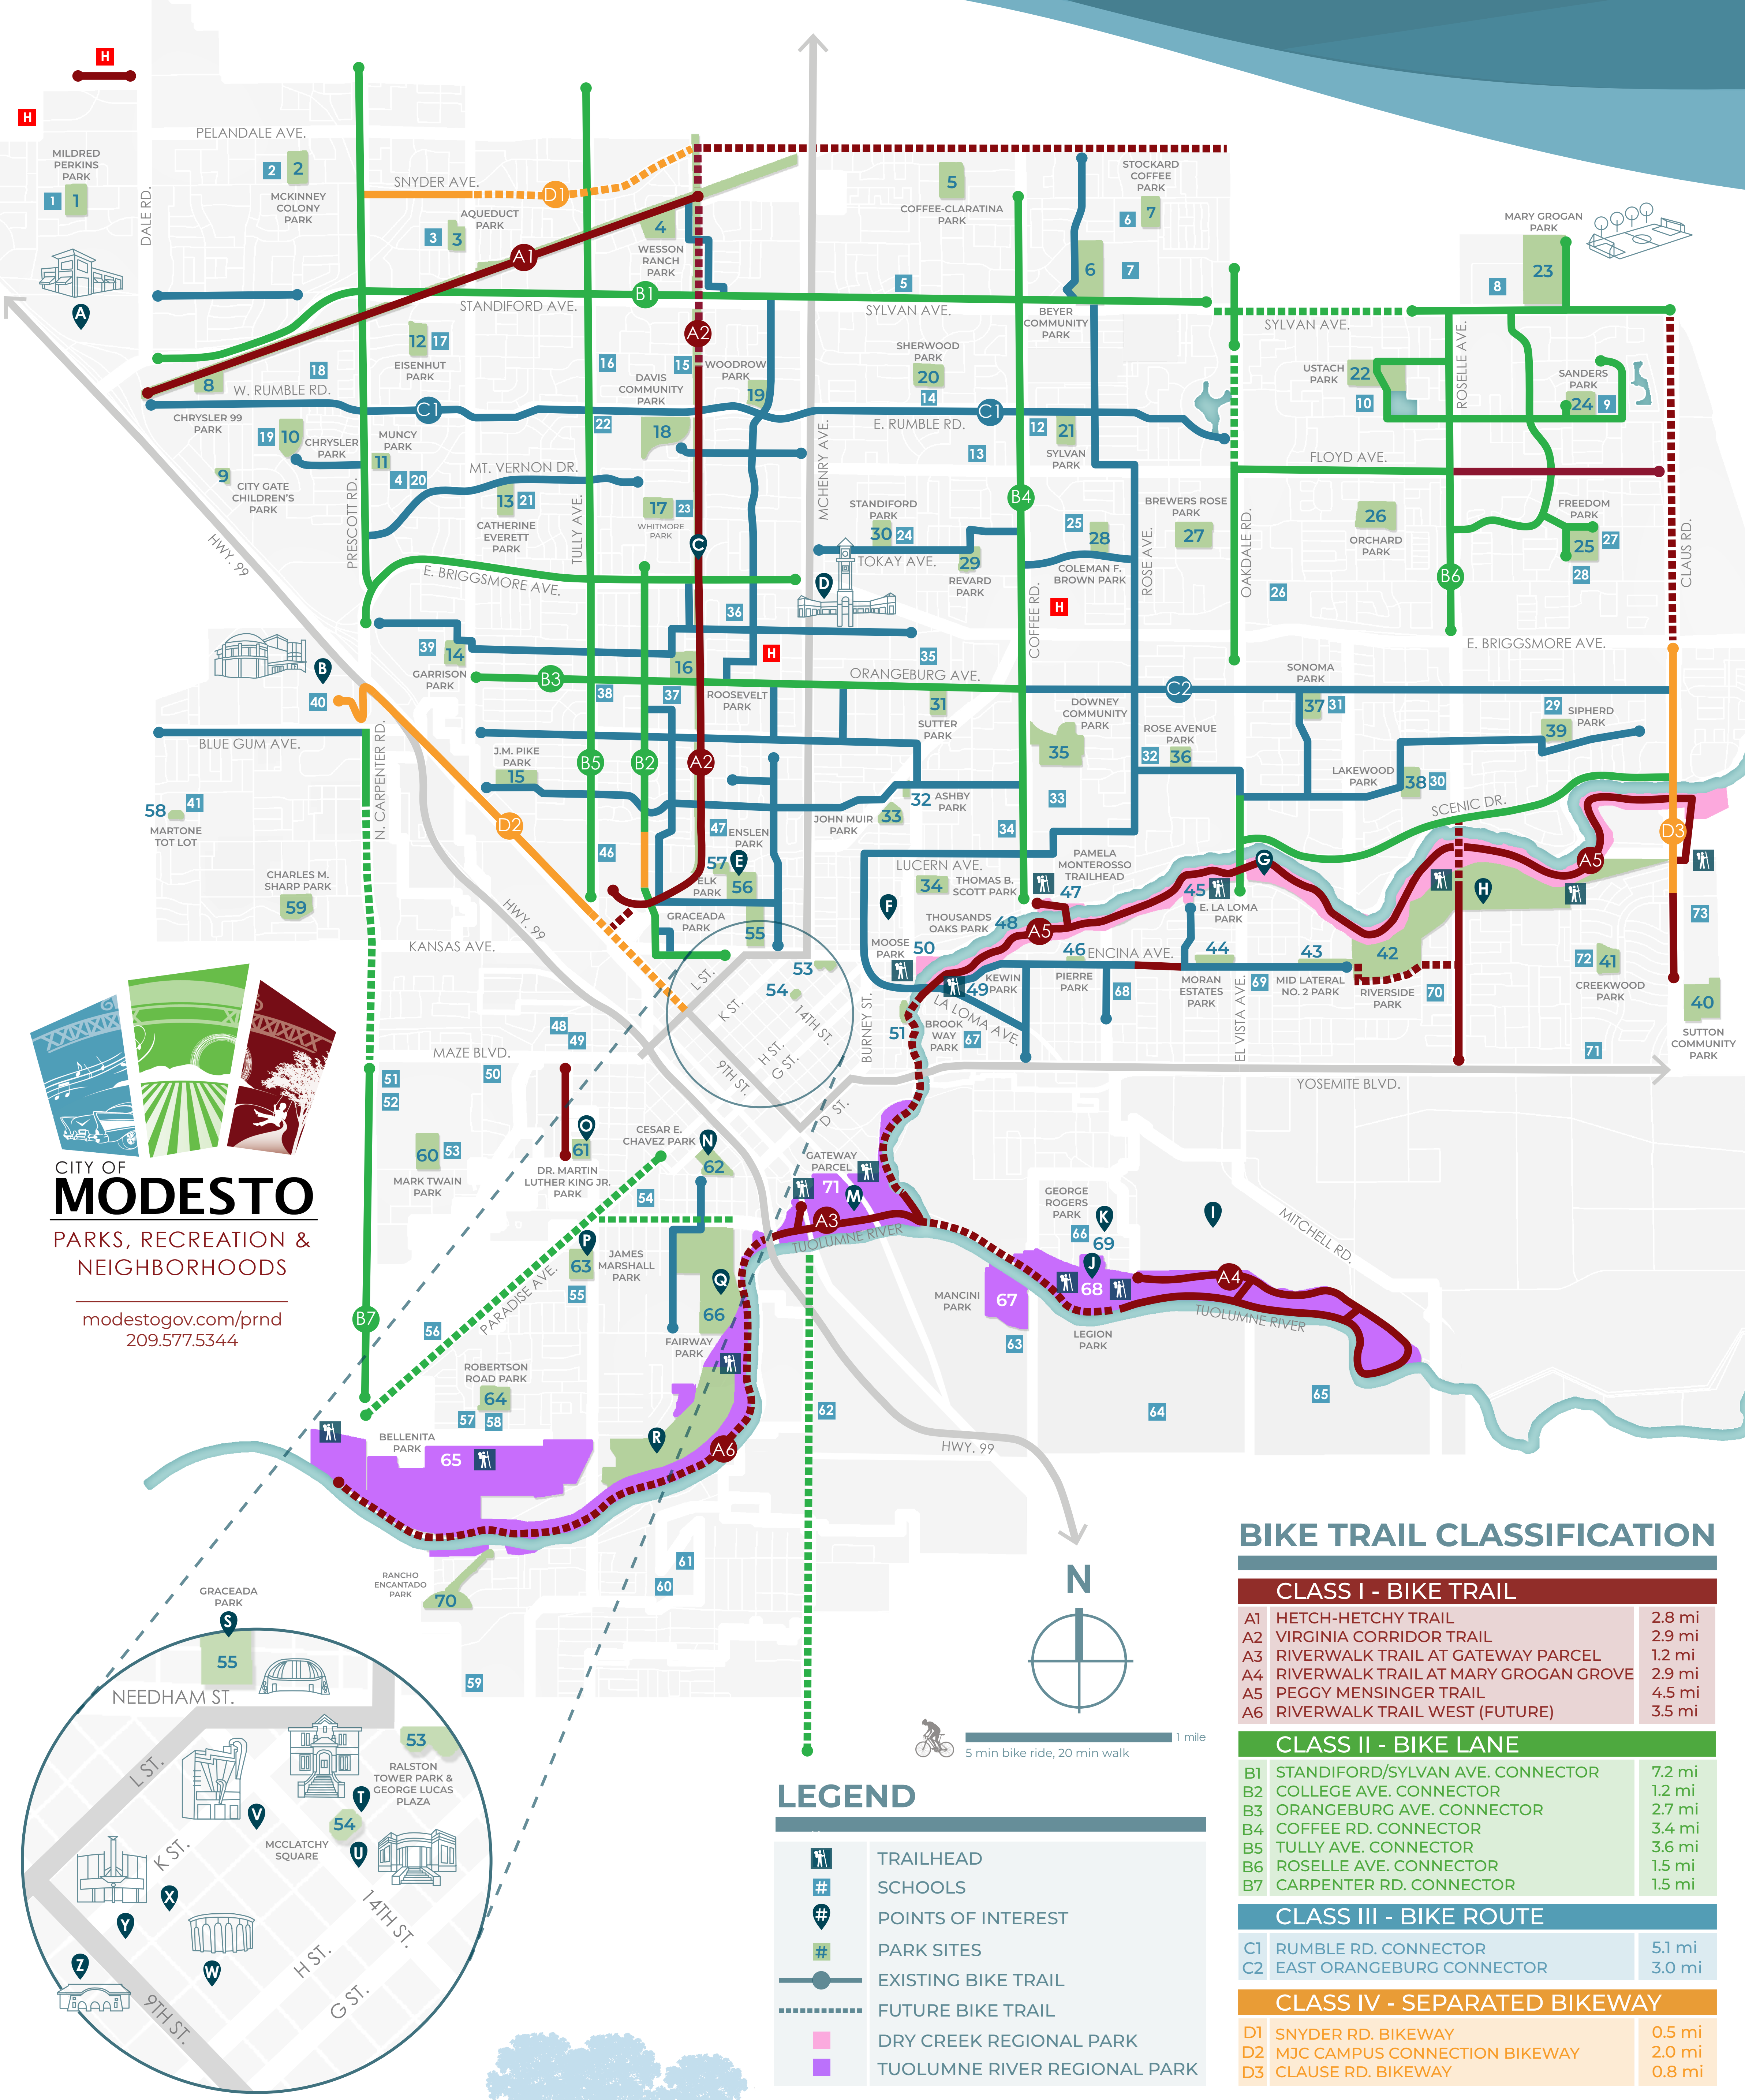

CITY OF MODESTO

PARKS & RECREATION BIKE TRAILS MAP

**CITY OF
MODESTO**
PARKS, RECREATION &
NEIGHBORHOODS

modestogov.com/prnd
209.577.5344

BIKE TRAIL CLASSIFICATION

CLASS I - BIKE TRAIL		
A1	HETCH-HETCHY TRAIL	2.8 mi
A2	VIRGINIA CORRIDOR TRAIL	2.9 mi
A3	RIVERWALK TRAIL AT GATEWAY PARCEL	1.2 mi
A4	RIVERWALK TRAIL AT MARY GROGAN GROVE	2.9 mi
A5	PEGGY MENSINGER TRAIL	4.5 mi
A6	RIVERWALK TRAIL WEST (FUTURE)	3.5 mi
CLASS II - BIKE LANE		
B1	STANDIFORD/SYLVAN AVE. CONNECTOR	7.2 mi
B2	COLLEGE AVE. CONNECTOR	1.2 mi
B3	ORANGEBURG AVE. CONNECTOR	2.7 mi
B4	COFFEE RD. CONNECTOR	3.4 mi
B5	TULLY AVE. CONNECTOR	3.6 mi
B6	ROSELLE AVE. CONNECTOR	1.5 mi
B7	CARPENTER RD. CONNECTOR	1.5 mi
CLASS III - BIKE ROUTE		
C1	RUMBLE RD. CONNECTOR	5.1 mi
C2	EAST ORANGEBURG CONNECTOR	3.0 mi
CLASS IV - SEPARATED BIKEWAY		
D1	SNYDER RD. BIKEWAY	0.5 mi
D2	MJC CAMPUS CONNECTION BIKEWAY	2.0 mi
D3	CLAUDE RD. BIKEWAY	0.8 mi