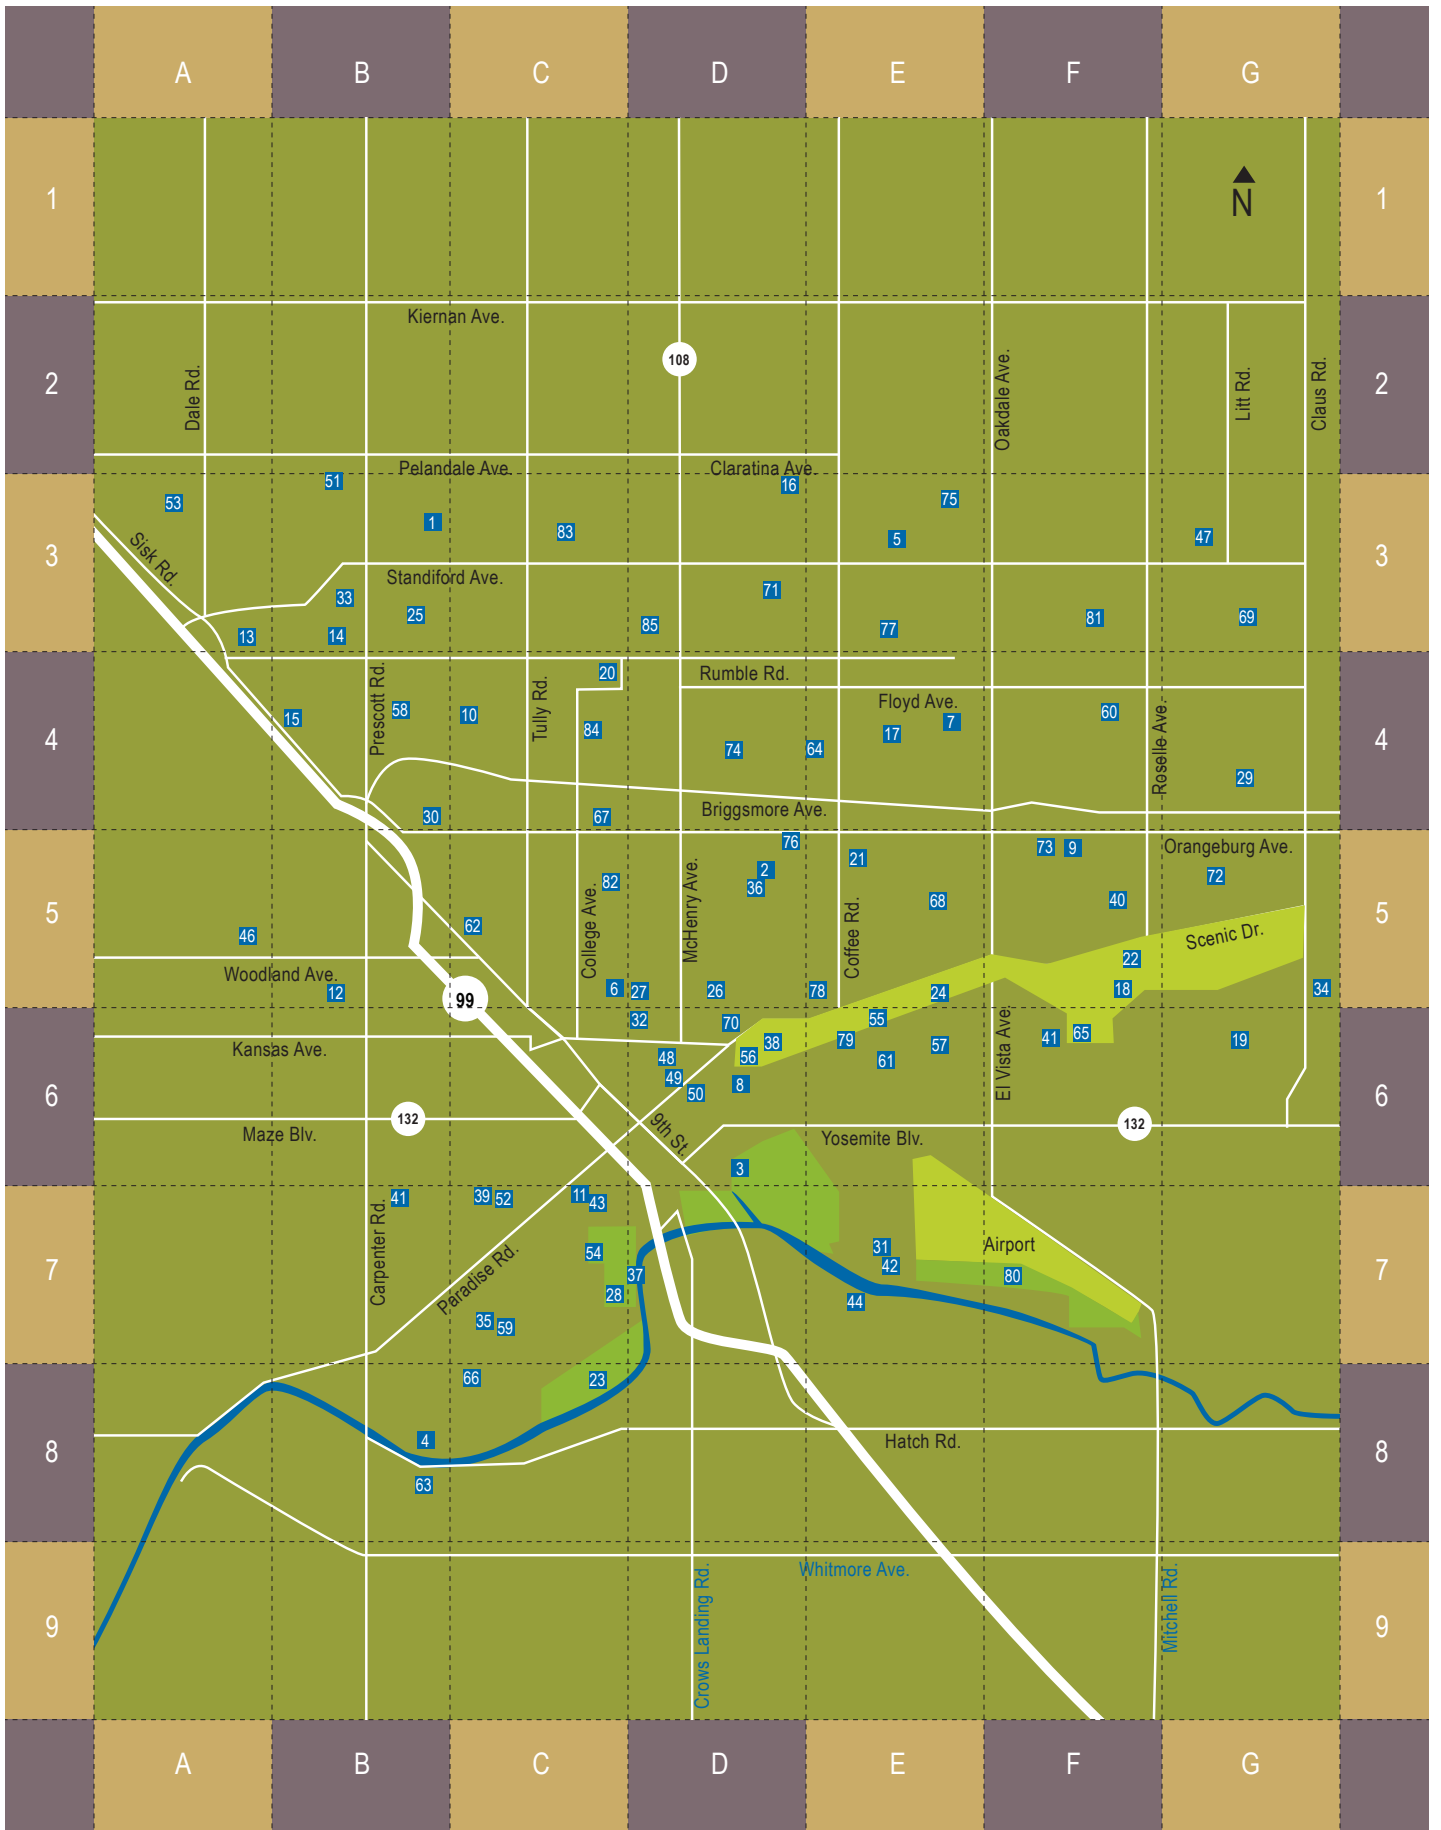

REGISTRATION

CLASSES

ACTIVE OLDER ADULTS

FREE PROGRAMS

SPECIAL EVENTS

FACILITIES

PARKS AND FACILITIES

| | | | |
|--|----|--|----|
| 1. Aqueduct Park: 3725 Carver Road | 3B | 44. Mancini Park: 1204 River Road | 7E |
| 2. Ashby Park: 609 Ashby Avenue | 5D | 45. Mark Twain Park: 1201 California Avenue | 7B |
| 3. Beard Brook Park: 400 S. Morton Boulevard | 6D | 46. Martone Tot Lot: 2649 Kidd Avenue | 5A |
| 4. Bellenita Park: 1920 John Street | 8B | 47. Mary Grogan Community Park 3601 Litt Road | 3G |
| 5. Beyer Community Park: 3700 Beyer Park Drive | 3E | 48. McClatchy Square: I Street & 15th Street | 6D |
| 6. Boy Scout Club House: 400 Enslin Ave | 5C | 49. McHenry Mansion 924 15th Street | 6D |
| 7. Brewers Rose Park: 2925 Wolcott Way | 4E | 50. McHenry Museum 1402 14th Street | 6D |
| 8. Brookway Park: 301 Brook Way | 6D | 51. McKinney Colony Park: 2245 Snyder Avenue | 3B |
| 9. Susan Burris Pool/Sonoma School: 1325 Sonoma Ave | 5F | 52. Mellis Park: 601 S. Martin Luther King Drive | 7C |
| 10. Catherine Everett Park: 1548 Mt. Vernon Drive | 4C | 53. Mildred Perkins Park: 3212 Snyder Avenue | 3A |
| 11. César E. Chávez Park: 619 Sierra Drive | 7C | 54. Modesto Municipal Golf Course: 400 Tuolumne Boulevard | 7C |
| 12. Charles M. Sharp Park: 1900 Torrid Avenue | 5B | 55. Monterosso Park: 1340 Scenic Drive | 6E |
| 13. Chrysler 99 Park: 3020 Hahn Drive | 3A | 56. Moose Park: 512 N. Morton Boulevard | 6D |
| 14. Chrysler Park: 2721 Park Place | 3B | 57. Moran Estates Park: 2101 Encina Avenue | 6E |
| 15. City Gate Childrens Park: Crommelin Avenue & Budd Street | 4B | 58. Muncy Park: 2501 Janna Avenue | 4B |
| 16. Coffee Claratina Park: 4400 Highlights Way | 3D | 59. Neighborhood Center at Marshall Park: 420 Chicago Avenue | 7C |
| 17. Coleman F. Brown Park: 1601 Celeste Drive | 4E | 60. Orchard Park: 2200 Lincoln Oak Drive | 4F |
| 18. Creekside Golf Course: 701 Lincoln Avenue | 5F | 61. Pierre Park: 1501 Encina Avenue | 6E |
| 19. Creekwood Park: 521 Creekwood Drive | 6G | 62. J.M. Pike Park: 1601 Princeton Avenue | 5C |
| 20. Davis Community Park: 2701 College Avenue | 4C | 63. Rancho Encantado Park: El Sereno Street | 8B |
| 21. Downey Community Park: 1200 Brighton Avenue | 5E | 64. Revard Park: 1920 Gordon Avenue | 4E |
| 22. Dry Creek Regional Park: 2001 Edgebrook Drive | 5F | 65. Riverside Park: 420 N. Riverside Drive | 6F |
| 23. Dryden Park Golf Course: 920 S. Sunset Avenue | 8C | 66. Robertson Road Park: 1001 Hannond Street | 8C |
| 24. East La Loma Park: 2001 Edgebrook Drive | 5E | 67. Roosevelt Park: 801 W. Orangeburg Avenue | 4C |
| 25. Eisenhut Park: 1901 Sheldon Drive | 3B | 68. Rose Avenue Park: 1905 Wylie Drive | 5E |
| 26. Elk Park: 601 Morris Avenue | 5D | 69. Sanders Park: Kodiak Drive & Litt Road | 3G |
| 27. Enslin Park: 501 Stoddard Avenue | 5D | 70. Senior Citizens Center: 211 Bodem Street | 6D |
| 28. Fairway Park: 625 Rouse Avenue | 7C | 71. Sherwood Park: 3201 Claremont Avenue | 3D |
| 29. Freedom Park: 2100 Maid Mariane Lane | 4G | 72. Sipherd Park: 1200 Lillian Drive | 5G |
| 30. Garrison Park: 1733 Teresa Street | 4B | 73. Sonoma Park: 1316 Mc Guire Drive | 5F |
| 31. George Rogers Park: 1650 Hillside Drive | 7E | 74. Standiford Park: 401 Tokay Avenue | 4D |
| 32. Graceada Park & Mancini Bowl: 401 Needham Street | 6D | 75. Stockard Coffee Park: 1800 Mabel Avenue | 3E |
| 33. Hetch Hetchy Trail | 3B | 76. Sutter Park: 801 E. Orangeburg Avenue | 5D |
| 34. Johansen High School Pool: 641 Norseman Dr | 5G | 77. Sylvan Park: 2801 Niabell Place | 3E |
| 35. James Marshall Park: 440 Sutter Avenue | 7C | 78. Thomas B. Scott Park: 800 E. Morris Avenue | 5E |
| 36. John Muir Park: 816 High Street | 5D | 79. Thousand Oaks Park: 1201 Edgebrook Drive | 6E |
| 37. John Thurman Ball Park: 601 Neece Drive | 7D | 80. Tuolumne River Regional Park: 1200 Tioga Drive | 7F |
| 38. Kewin Park: 401 Buena Vista | 6D | 81. Ustach Park: 2700 Hillglen Avenue | 3F |
| 39. King-Kennedy Memorial Center: 601 S.Martin Luther King Dr. | 7C | 82. Virginia Corridor Trailway | 5C |
| 40. Lakewood Park: 1000 Eastridge Drive | 5F | 83. Wesson Ranch Park: 1001 Union Avenue | 3C |
| 41. Lateral No. 2 Park: Encina Avenue & Trask Lane | 6F | 84. Whitmore Park: 1013 Bowen Avenue | 4C |
| 42. Legion Park: 1600 Legion Park Drive | 7E | 85. Woodrow Park: 3101 Sherwood Avenue | 3D |
| 43. Maddux Youth Center: 615 Sierra Dr | 7C | | |