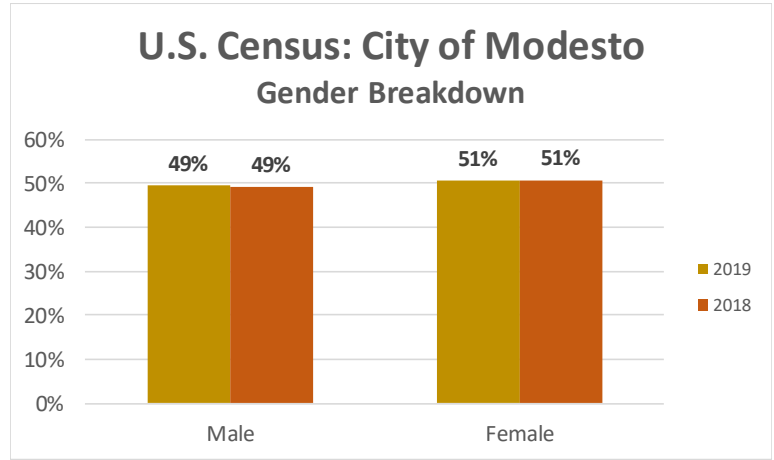

These Statistics were generated from City of Modesto Human Resource and U.S. Census

Updated: 7/14/2021

MODESTO POLICE DEPARTMENT

CRIME AND INTELLIGENCE UNIT

MPD Non-Sworn Personnel Gender Breakdown

Gender	2020		2019			2018						
	MPD Non Sworn Personnel	% of Total	MPD Non Sworn Personnel	% of Total	U.S. Census: City of Modesto	% of Total	Difference from MPD	MPD Non Sworn Personnel	% of Total	U.S. Census: City Of Modesto	% of Total	Difference from MPD
Male	19	21%	23	25%	105,101	49%	-24%	24	25%	103,973	49%	-24%
Female	72	79%	69	75%	107,515	51%	24%	71	75%	107,363	51%	24%
Total	91		92		212,616			95		211,336		