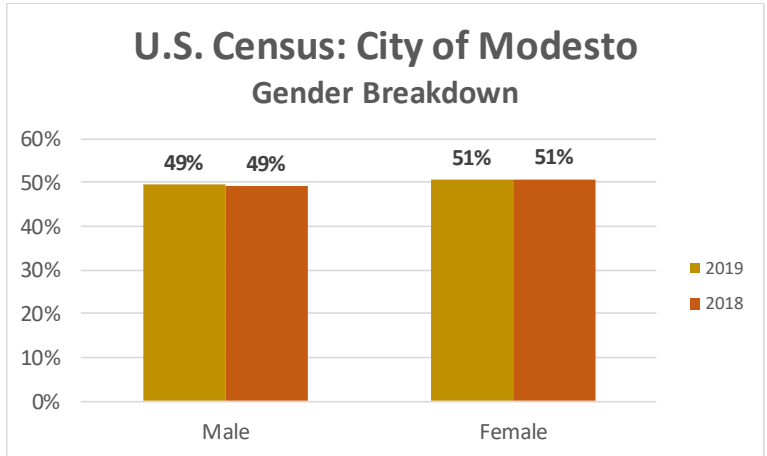

MODESTO POLICE DEPARTMENT

CRIME AND INTELLIGENCE UNIT

MPD Personnel Gender Breakdown

Gender	2020		2019					2018				
	MPD All Personnel	% of Total	MPD 2019	% of Total	U.S. Census: City of Modesto	% of Total	Difference from MPD	MPD 2018	% of Total	U.S. Census: City Of Modesto	% of Total	Difference from MPD
Male	202	68.7%	215	70.5%	105,101	49.4%	21%	217	70.7%	103,973	49.2%	21%
Female	92	31.3%	90	29.5%	107,515	50.6%	-21%	90	29.3%	107,363	50.8%	-21%
Total	294		305		212,616			307		211,336