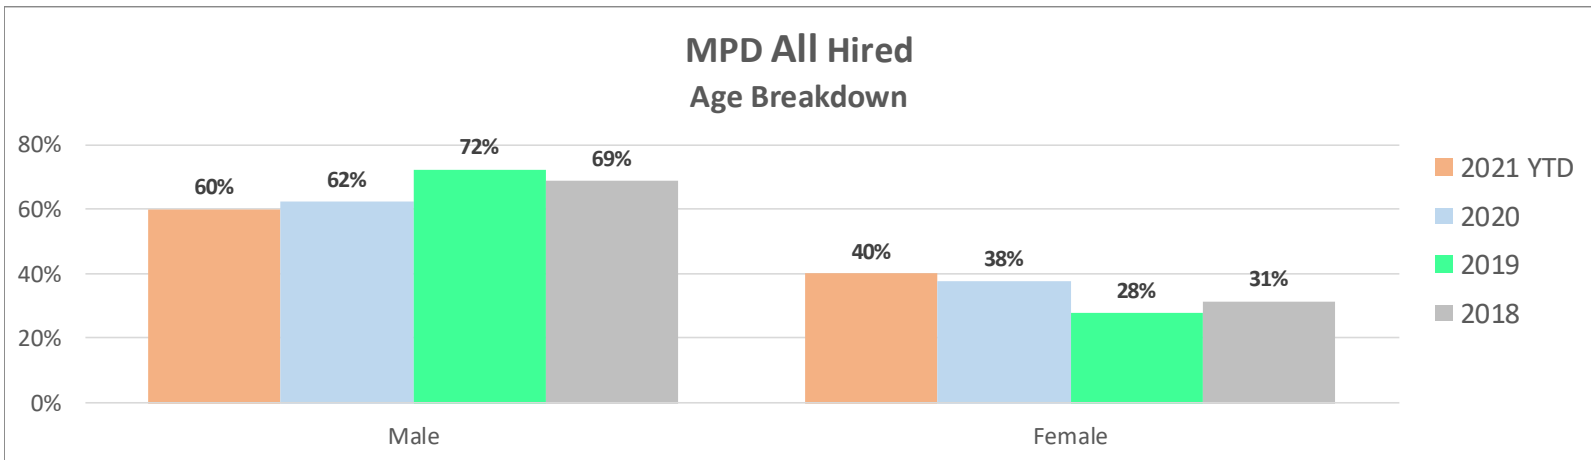

MPD Hired Non-Sworn Race Breakdown

MODESTO POLICE DEPARTMENT

CRIME AND INTELLIGENCE UNIT

MPD All Hired Age Breakdown

From 1/1/2018 To 5/31/2021

Note: Hiring data does not include internal promotions.

Race	2021 YTD		2020		2019		2018		Grand Total	
	MPD Hired Non-Sworn	%	MPD Hired Non-Sworn	%	MPD Hired Non-Sworn	%	MPD Hired Non-Sworn	%	Grand Total	%
Male	15	60%	18	62%	26	72%	24	69%	83	66%
Female	10	40%	11	38%	10	28%	11	31%	42	34%
Grand Total	25		29		36		35		125	

MODESTO POLICE DEPARTMENT

CRIME AND INTELLIGENCE UNIT

MPD Hired Sworn Age Breakdown

From 1/1/2018 To 5/31/2021

Note: Hiring data does not include internal promotions.

Gender	2021 YTD		2020		2019		2018		Grand Total	
	MPD Hired Sworn	%	MPD Hired Sworn	%	MPD Hired Sworn	%	MPD Hired Sworn	%		%
Male	6	86%	15	83%	18	90%	18	90%	57	88%
Female	1	14%	3	17%	2	10%	2	10%	8	12%
Total	7		18		20		20		65	