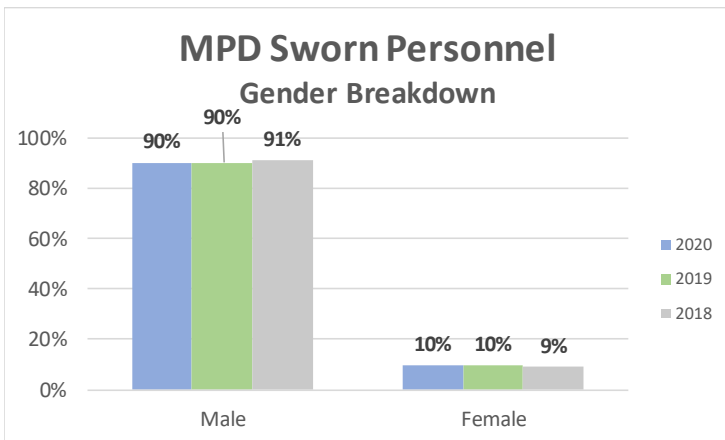

MODESTO POLICE DEPARTMENT

CRIME AND INTELLIGENCE UNIT

MPD Sworn Personnel Gender Breakdown

Gender	2020		2019				2018					
	MPD Sworn Personnel	% of Total	MPD Sworn Personnel	% of Total	U.S. Census: City of Modesto	% of Total	Difference from MPD	MPD Sworn Personnel	% of Total	U.S. Census: City Of Modesto	% of Total	Difference from MPD
Male	183	90%	192	90%	105,101	49%	41%	193	91%	103,973	49%	42%
Female	20	10%	21	10%	107,515	51%	-41%	19	9%	107,363	51%	-42%
Total	203		213		212,616			212		211,336		

These Statistics were generated from City of Modesto Human Resource and U.S. Census

Updated: 7/14/2021