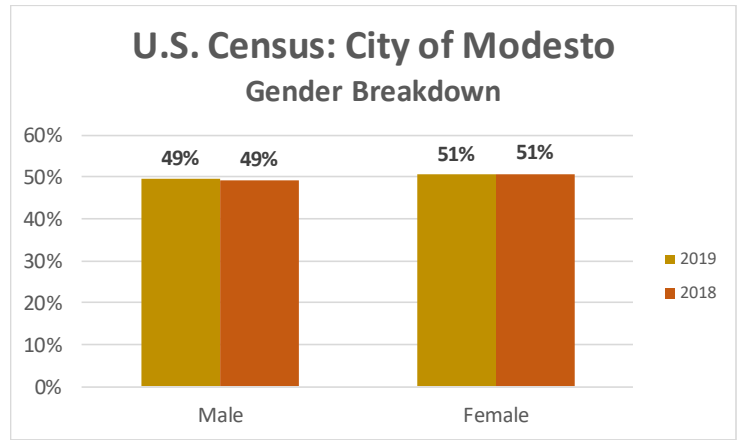

MODESTO POLICE DEPARTMENT

CRIME AND INTELLIGENCE UNIT

MPD Sworn Personnel Gender Breakdown

Gender	2020		2019				2018					
	MPD Sworn Personnel	% of Total	MPD Sworn Personnel	% of Total	U.S. Census: City of Modesto	% of Total	Difference from MPD	MPD Sworn Personnel	% of Total	U.S. Census: City Of Modesto	% of Total	Difference from MPD
Male	183	90%	192	90%	105,101	49%	41%	193	91%	103,973	49%	42%
Female	20	10%	21	10%	107,515	51%	-41%	19	9%	107,363	51%	-42%
Total	203		213		212,616			212		211,336		

These Statistics were generated from City of Modesto Human Resource and U.S. Census

Updated: 7/14/2021