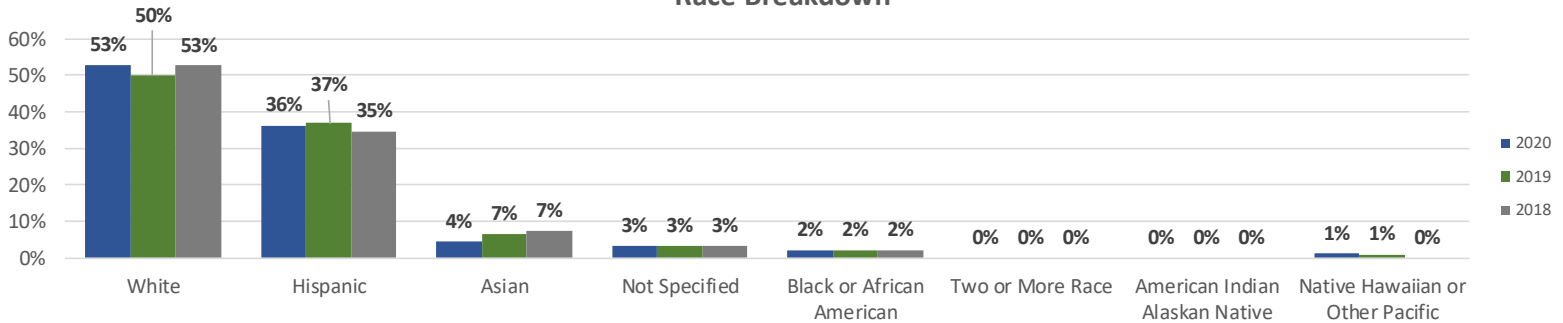

MODESTO POLICE DEPARTMENT

CRIME AND INTELLIGENCE UNIT

MPD Non-Sworn Personnel Race Breakdown

Race	2020		2019				2018					
	MPD Non-Sworn Personnel	% of Total	MPD Non-Sworn Personnel	% of Total	U.S. Census: City Of Modesto	% of Total	Difference from MPD	MPD Non-Sworn Personnel	% of Total	U.S. Census: City Of Modesto	% of Total	Difference from MPD
White	48	53%	46	50%	93,871	44%	6%	50	53%	96,483	46%	7%
Hispanic	33	36%	34	37%	85,537	40%	-3%	33	35%	82,226	39%	-4%
Asian	4	4%	6	7%	15,033	7%	-0.5%	7	7%	15,502	7%	0%
Not Specified	3	3%	3	3%	0	0%	3%	3	3%	0	0%	3%
Black or African American	2	2%	2	2%	9,511	4%	-2%	2	2%	9,007	4%	-2%
Two or More Race	0	0%	0	0%	9,909	5%	-5%	0	0%	9,303	4%	-4%
American Indian Alaskan Native	0	0%	0	0%	2,033	1%	-1%	0	0%	1,875	1%	-1%
Native Hawaiian or Other Pacific	1	1%	1	1%	2,327	1%	0.0%	0	0%	2,488	1%	-1%
Total	91		92		212,616			95		211,336		

MPD Non-Sworn Personnel Race Breakdown