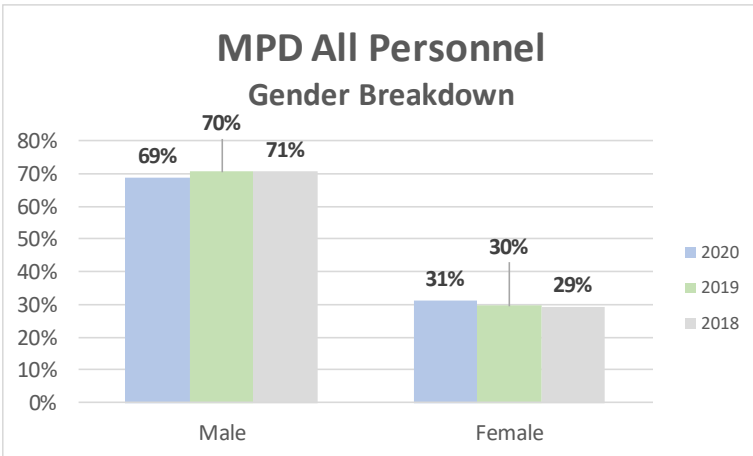

MODESTO POLICE DEPARTMENT

CRIME AND INTELLIGENCE UNIT

MPD Personnel Gender Breakdown

Gender	2020		2019					2018				
	MPD All Personnel	% of Total	MPD 2019	% of Total	U.S. Census: City of Modesto	% of Total	Difference from MPD	MPD 2018	% of Total	U.S. Census: City Of Modesto	% of Total	Difference from MPD
Male	202	68.7%	215	70.5%	105,101	49.4%	21%	217	70.7%	103,973	49.2%	21%
Female	92	31.3%	90	29.5%	107,515	50.6%	-21%	90	29.3%	107,363	50.8%	-21%
Total	294		305		212,616			307		211,336