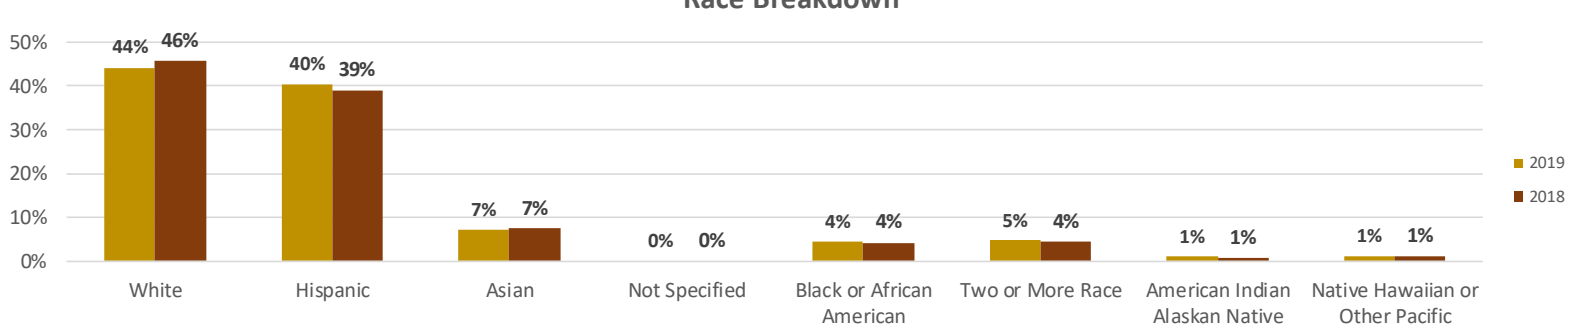

U.S. Census: City of Modesto Race Breakdown

These Statistics were generated from City of Modesto Human Resource and U.S. Census

Updated: 7/14/2021