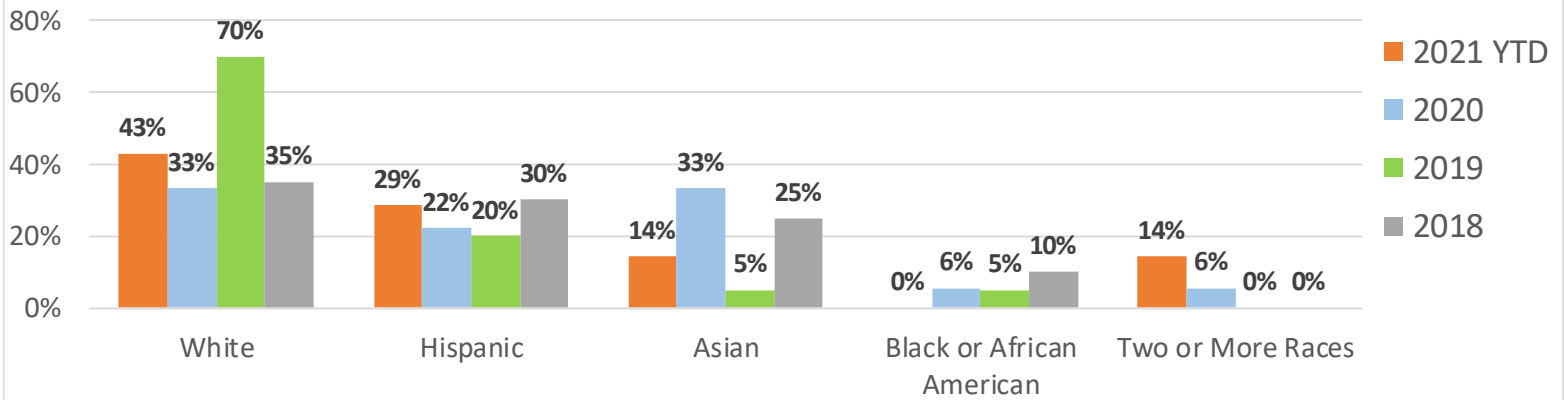

MODESTO POLICE DEPARTMENT

CRIME AND INTELLIGENCE UNIT

MPD All Hired Race Breakdown

From 1/1/2018 To 5/31/2021

Note: Hiring data does not include internal promotions.

Race	2021 YTD		2020		2019		2018		Grand Total	
	MPD All Hired	%	MPD All Hired	%	MPD All Hired	%	MPD All Hired	%	Grand Total	%
White	14	56%	14	48%	20	56%	12	34%	60	85%
Hispanic	4	16%	7	24%	11	31%	15	43%	37	52%
Asian	2	8%	6	21%	2	6%	6	17%	16	23%
Not Specified	0	0%	0	0%	1	3%	0	0%	1	1%
Black or African American	0	0%	1	3%	1	3%	2	6%	4	6%
Two or More Races	3	12%	1	3%	0	0%	0	0%	4	6%
American Indian or Alaskan Native	1	4%	0	0%	0	0%	0	0%	1	1%
Native Hawaiian or Other Pacific	1	4%	0	0%	1	3%	0	0%	2	3%
Grand Total	25		29		36		35		125	

MPD All Hired Race Breakdown

MODESTO POLICE DEPARTMENT

CRIME AND INTELLIGENCE UNIT

MPD Hired Sworn Race Breakdown

From 1/1/2018 To 5/31/2021

Note: Hiring data does not include internal promotions.

Race	2021 YTD		2020		2019		2018		Grand Total	%
	MPD Hired Sworn	%	MPD Hired Sworn	%	MPD Hired Sworn	%	MPD Hired Sworn	%		
White	3	43%	6	33%	14	70%	7	35%	30	46%
Hispanic	2	29%	4	22%	4	20%	6	30%	16	25%
Asian	1	14%	6	33%	1	5%	5	25%	13	20%
Black or African American	0	0%	1	6%	1	5%	2	10%	4	6%
Two or More Races	1	14%	1	6%	0	0%	0	0%	2	3%
Total	7		18		20		20		65	

MPD Hired Sworn Race Breakdown

MODESTO POLICE DEPARTMENT

CRIME AND INTELLIGENCE UNIT

MPD Hired Non-Sworn Race Breakdown

From 1/1/2018 To 5/31/2021

Note: Hiring data does not include internal promotions.

Race	2021 YTD		2020		2019		2018		Grand Total	
	MPD Hired Non-Sworn	%	MPD Hired Non-Sworn	%	MPD Hired Non-Sworn	%	MPD Hired Non-Sworn	%	Grand Total	%
White	11	61%	8	73%	6	38%	5	33%	30	50%
Hispanic	2	11%	3	27%	7	44%	9	60%	21	35%
Asian	1	6%	0	0%	1	6%	1	7%	3	5%
Not Specified	0	0%	0	0%	1	6%	0	0%	1	2%
Two or More Races	2	11%	0	0%	0	0%	0	0%	2	3%
Native Hawaiian or Other Pacific	1	6%	0	0%	1	6%	0	0%	2	3%
American Indian or Alaskan Native	1	6%	0	0%	0	0%	0	0%	1	2%
Grand Total	18		11		16		15		60	