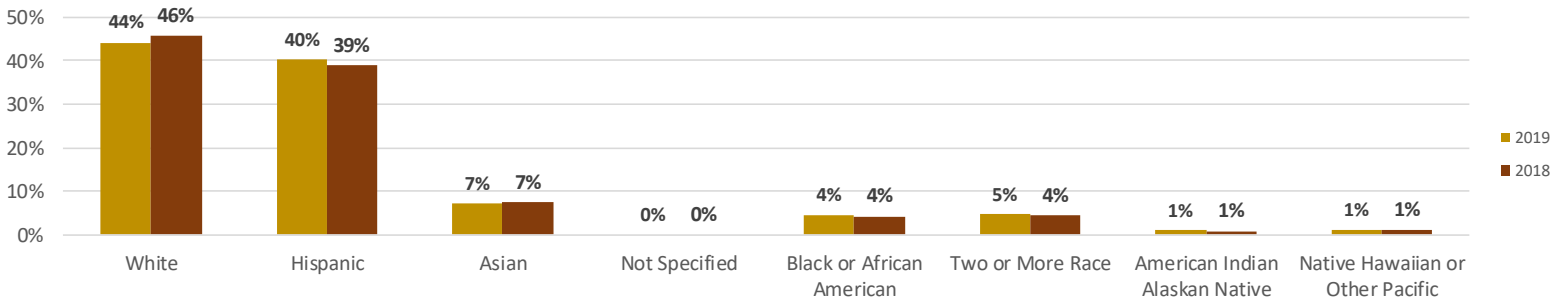

U.S. Census: City of Modesto Race Breakdown

These Statistics were generated from City of Modesto Human Resource and U.S. Census

Updated: 7/14/2021