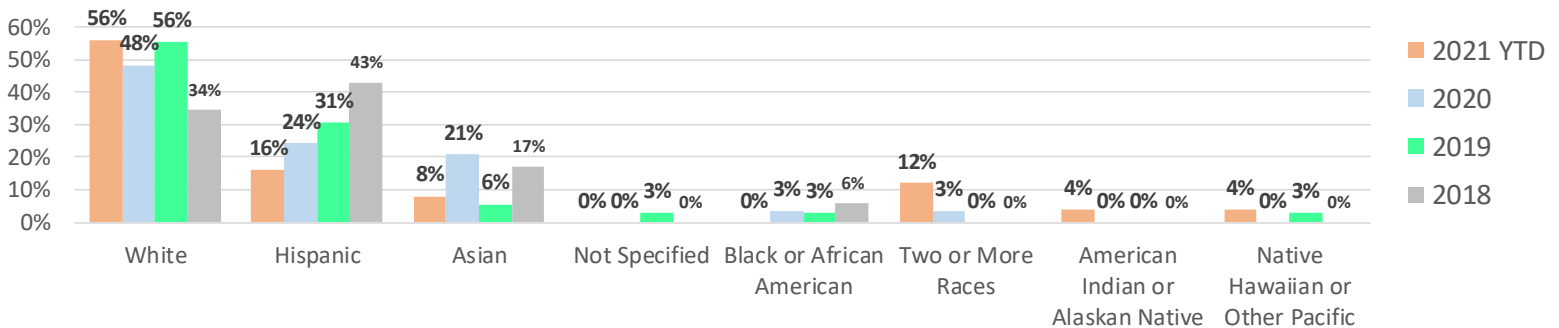

MODESTO POLICE DEPARTMENT

CRIME AND INTELLIGENCE UNIT

MPD All Hired Race Breakdown

From 1/1/2018 To 5/31/2021

Note: Hiring data does not include internal promotions.

Race	2021 YTD		2020		2019		2018		Grand Total	
	MPD All Hired	%	MPD All Hired	%	MPD All Hired	%	MPD All Hired	%	Grand Total	%
White	14	56%	14	48%	20	56%	12	34%	60	85%
Hispanic	4	16%	7	24%	11	31%	15	43%	37	52%
Asian	2	8%	6	21%	2	6%	6	17%	16	23%
Not Specified	0	0%	0	0%	1	3%	0	0%	1	1%
Black or African American	0	0%	1	3%	1	3%	2	6%	4	6%
Two or More Races	3	12%	1	3%	0	0%	0	0%	4	6%
American Indian or Alaskan Native	1	4%	0	0%	0	0%	0	0%	1	1%
Native Hawaiian or Other Pacific	1	4%	0	0%	1	3%	0	0%	2	3%
Grand Total	25		29		36		35		125	

MPD All Hired Race Breakdown

MODESTO POLICE DEPARTMENT

CRIME AND INTELLIGENCE UNIT

MPD Hired Sworn Race Breakdown

From 1/1/2018 To 5/31/2021

Note: Hiring data does not include internal promotions.

Race	2021 YTD		2020		2019		2018		Grand Total	%
	MPD Hired Sworn	%	MPD Hired Sworn	%	MPD Hired Sworn	%	MPD Hired Sworn	%		
White	3	43%	6	33%	14	70%	7	35%	30	46%
Hispanic	2	29%	4	22%	4	20%	6	30%	16	25%
Asian	1	14%	6	33%	1	5%	5	25%	13	20%
Black or African American	0	0%	1	6%	1	5%	2	10%	4	6%
Two or More Races	1	14%	1	6%	0	0%	0	0%	2	3%
Total	7		18		20		20		65	