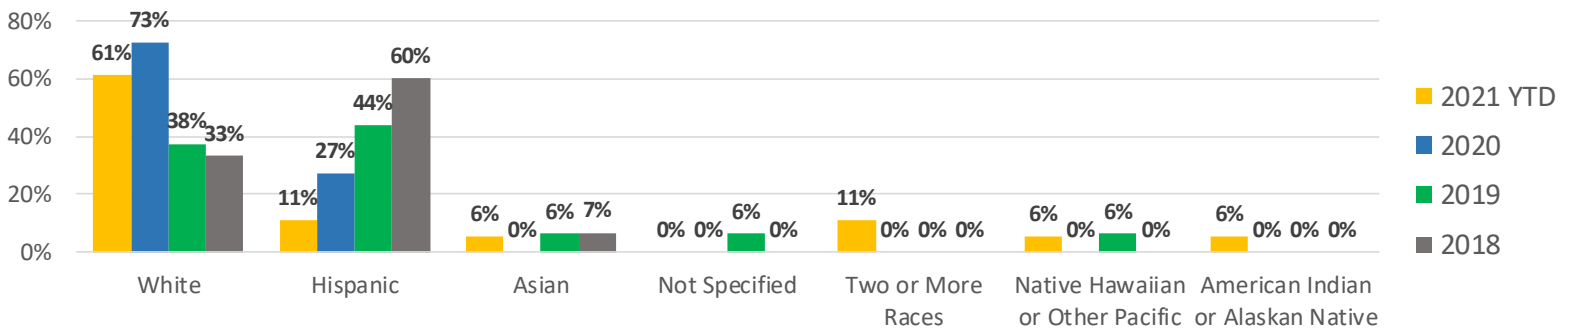

MPD All Hired Race Breakdown

MODESTO POLICE DEPARTMENT

CRIME AND INTELLIGENCE UNIT

MPD Hired Sworn Race Breakdown

From 1/1/2018 To 5/31/2021

Note: Hiring data does not include internal promotions.

Race	2021 YTD		2020		2019		2018		Grand Total	%
	MPD Hired Sworn	%	MPD Hired Sworn	%	MPD Hired Sworn	%	MPD Hired Sworn	%		
White	3	43%	6	33%	14	70%	7	35%	30	46%
Hispanic	2	29%	4	22%	4	20%	6	30%	16	25%
Asian	1	14%	6	33%	1	5%	5	25%	13	20%
Black or African American	0	0%	1	6%	1	5%	2	10%	4	6%
Two or More Races	1	14%	1	6%	0	0%	0	0%	2	3%
Total	7		18		20		20		65	

MPD Hired Sworn Race Breakdown

MODESTO POLICE DEPARTMENT

CRIME AND INTELLIGENCE UNIT

MPD Hired Non-Sworn Race Breakdown

From 1/1/2018 To 5/31/2021

Note: Hiring data does not include internal promotions.

Race	2021 YTD		2020		2019		2018		Grand Total	
	MPD Hired Non-Sworn	%	MPD Hired Non-Sworn	%	MPD Hired Non-Sworn	%	MPD Hired Non-Sworn	%	Grand Total	%
White	11	61%	8	73%	6	38%	5	33%	30	50%
Hispanic	2	11%	3	27%	7	44%	9	60%	21	35%
Asian	1	6%	0	0%	1	6%	1	7%	3	5%
Not Specified	0	0%	0	0%	1	6%	0	0%	1	2%
Two or More Races	2	11%	0	0%	0	0%	0	0%	2	3%
Native Hawaiian or Other Pacific	1	6%	0	0%	1	6%	0	0%	2	3%
American Indian or Alaskan Native	1	6%	0	0%	0	0%	0	0%	1	2%
Grand Total	18		11		16		15		60	

MPD Hired Non-Sworn Race Breakdown

MODESTO POLICE DEPARTMENT

CRIME AND INTELLIGENCE UNIT

MPD All Hired Age Breakdown

From 1/1/2018 To 5/31/2021

Note: Hiring data does not include internal promotions.

Race	2021 YTD		2020		2019		2018		Grand Total	
	MPD Hired Non-Sworn	%	MPD Hired Non-Sworn	%	MPD Hired Non-Sworn	%	MPD Hired Non-Sworn	%	Grand Total	%
Male	15	60%	18	62%	26	72%	24	69%	83	66%
Female	10	40%	11	38%	10	28%	11	31%	42	34%
Grand Total	25		29		36		35		125	