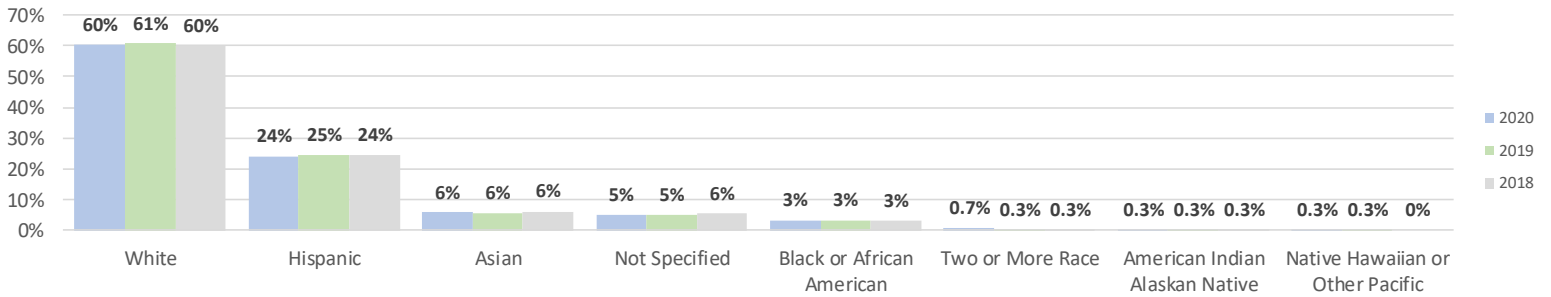

MODESTO POLICE DEPARTMENT

CRIME AND INTELLIGENCE UNIT

MPD All Personnel Race Breakdown

Race	2020		2019				2018					
	MPD All Personnel	% of Total	MPD All Personnel	% of Total	U.S. Census: City Of Modesto	% of Total	Difference from MPD	MPD All Personnel	% of Total	U.S. Census: City Of Modesto	% of Total	Difference from MPD
White	177	60%	185	61%	93,871	44%	17%	184	60%	96,483	46%	14%
Hispanic	71	24%	75	25%	85,537	40%	-16%	75	24%	82,226	39%	-14%
Asian	17	6%	17	6%	15,033	7%	-1%	19	6%	15,502	7%	-1%
Not Specified	15	5%	15	5%	0	0%	5%	17	6%	0	0%	6%
Black or African American	10	3%	10	3%	9,511	4%	-1%	10	3%	9,007	4%	-1%
Two or More Race	2	0.7%	1	0.3%	9,909	5%	-4%	1	0.3%	9,303	4%	-4%
American Indian Alaskan Native	1	0.3%	1	0.3%	2,033	1%	-0.6%	1	0.3%	1,875	1%	-0.6%
Native Hawaiian or Other Pacific	1	0.3%	1	0.3%	2,327	1%	-0.8%	0	0%	2,488	1%	-1%
Total	294		305		212,616			307		211,336		

MPD All Personnel Race Breakdown