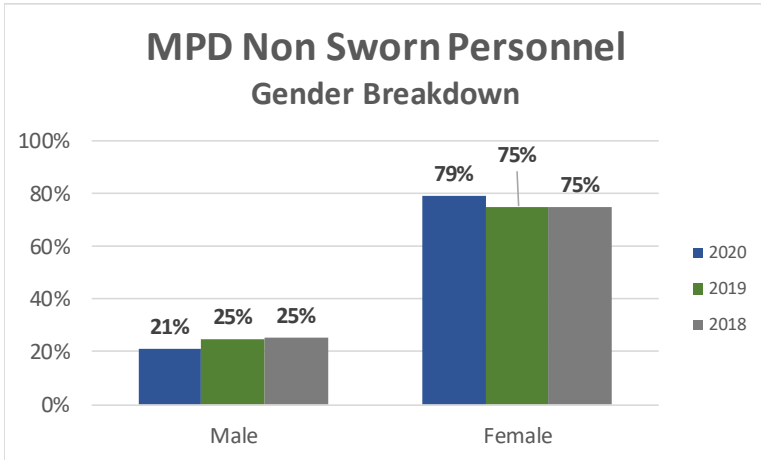

These Statistics were generated from City of Modesto Human Resource and U.S. Census

Updated: 7/14/2021

MODESTO POLICE DEPARTMENT

CRIME AND INTELLIGENCE UNIT

MPD Non-Sworn Personnel Gender Breakdown

Gender	2020		2019			2018						
	MPD Non Sworn Personnel	% of Total	MPD Non Sworn Personnel	% of Total	U.S. Census: City of Modesto	% of Total	Difference from MPD	MPD Non Sworn Personnel	% of Total	U.S. Census: City Of Modesto	% of Total	Difference from MPD
Male	19	21%	23	25%	105,101	49%	-24%	24	25%	103,973	49%	-24%
Female	72	79%	69	75%	107,515	51%	24%	71	75%	107,363	51%	24%
Total	91		92		212,616			95		211,336		