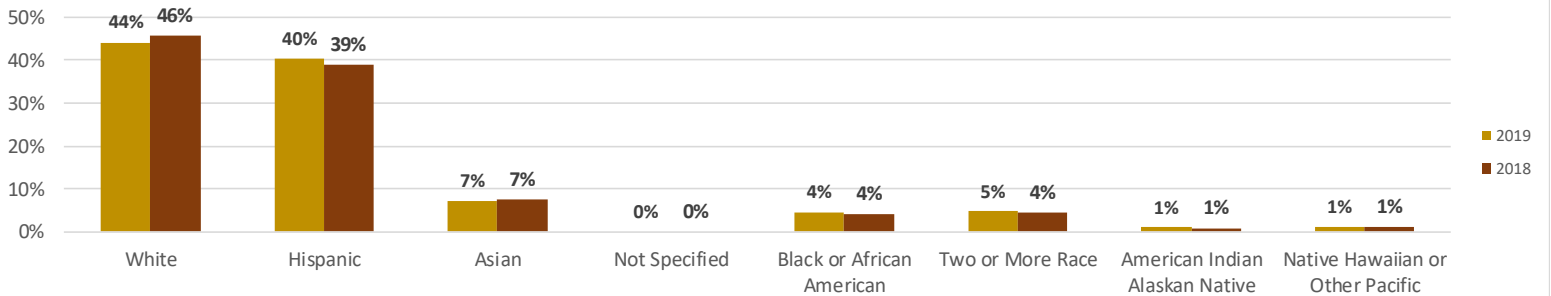

U.S. Census: City of Modesto Race Breakdown

These Statistics were generated from City of Modesto Human Resource and U.S. Census

Updated: 7/14/2021