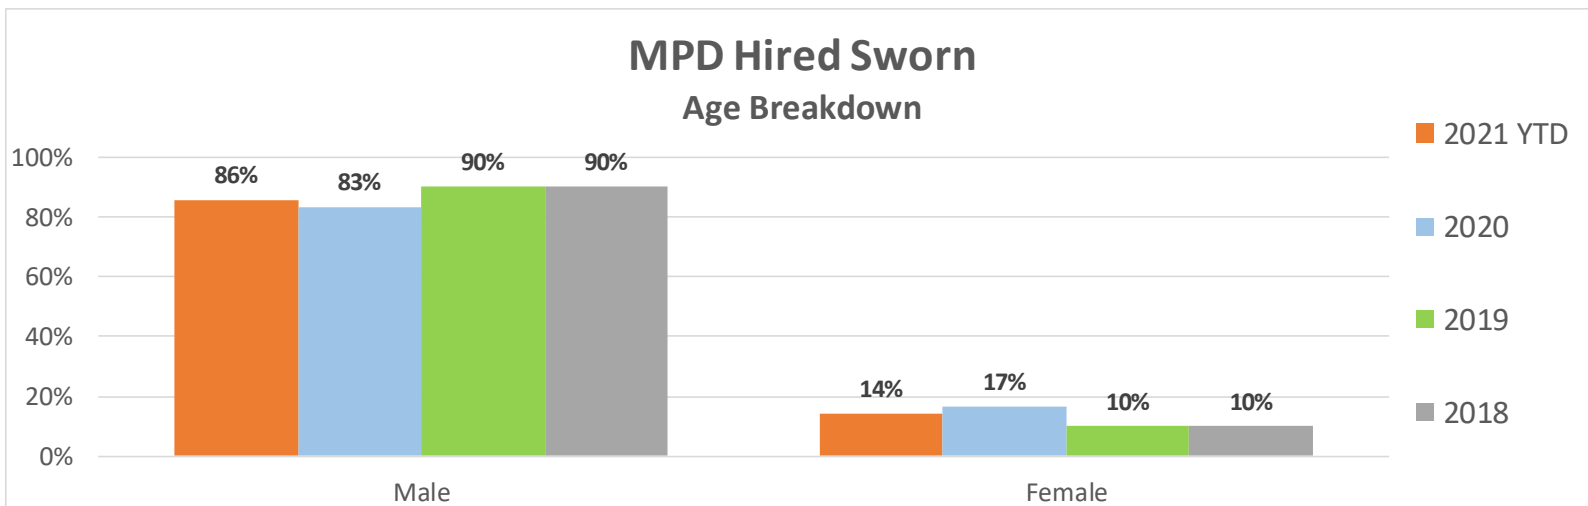

MODESTO POLICE DEPARTMENT

CRIME AND INTELLIGENCE UNIT

MPD Hired Sworn Age Breakdown

From 1/1/2018 To 5/31/2021

Note: Hiring data does not include internal promotions.

Gender	2021 YTD		2020		2019		2018		Grand Total	
	MPD Hired Sworn	%	MPD Hired Sworn	%	MPD Hired Sworn	%	MPD Hired Sworn	%		%
Male	6	86%	15	83%	18	90%	18	90%	57	88%
Female	1	14%	3	17%	2	10%	2	10%	8	12%
Total	7		18		20		20		65	