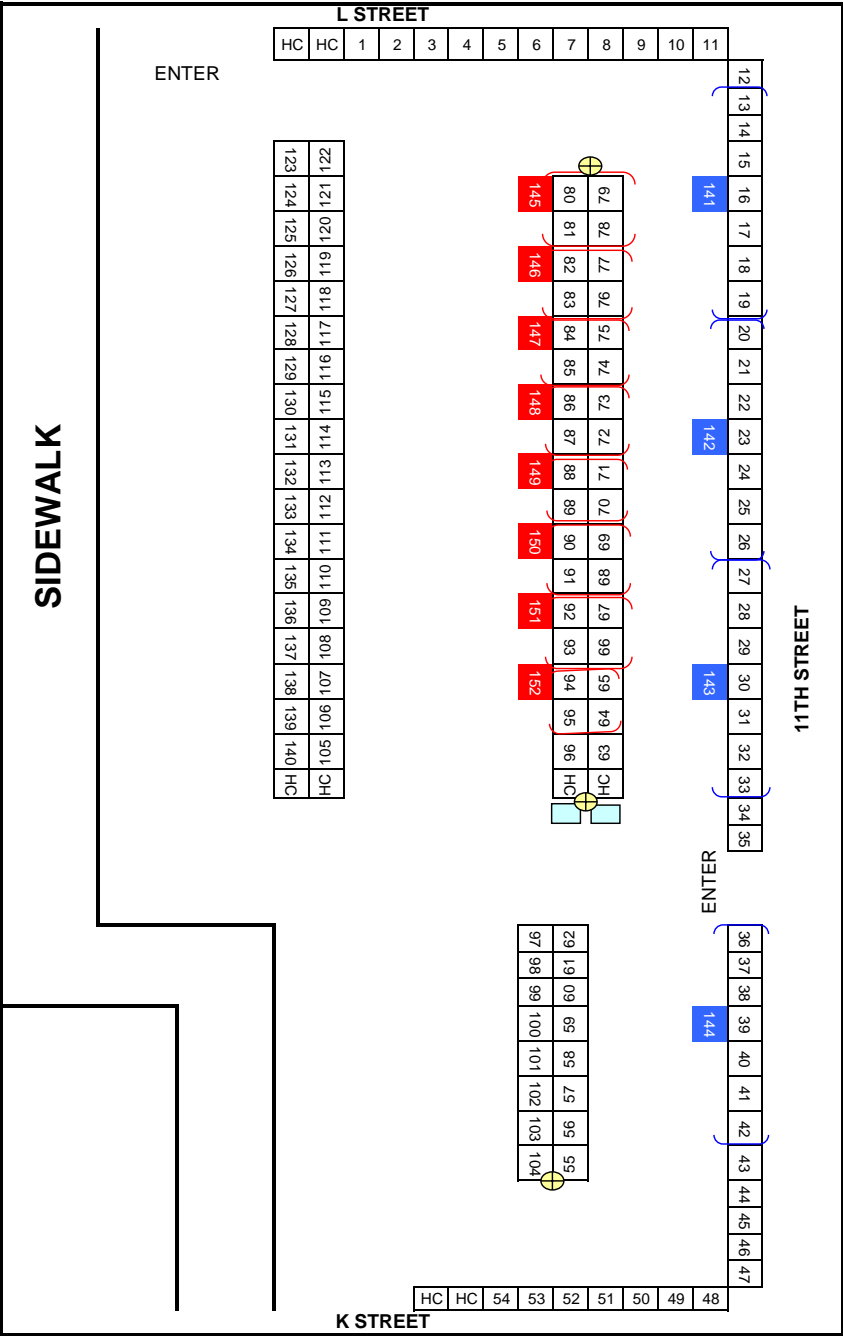

**CENTRE PLAZA PARKING LOT #42**

**FEE METERS LOCATED AT THE CENTER OF THE PARKING LOT**

Parking for regular vehicles, trucks and motorcycles \$1.25 per hour

Bus and Semis pay \$30 every 24 hours **Space #141-144 on 11th Steet Side**

RVs, Travel Trailers and Cube Vans pay \$20 for every 24 hours **Space #145-152 center of parking lot**

**PAYMENT IS TO BE MADE AT A METER WITH CASH OR CREDIT CARD**

**USE EXACT CHANGE AS REFUNDS MUST BE MAILED IN TO 501 N. JEFFERSON ST. MODESTO, CA 95353**

QUESTIONS CALL 342-2216

Meter - □  
Light - ⊕